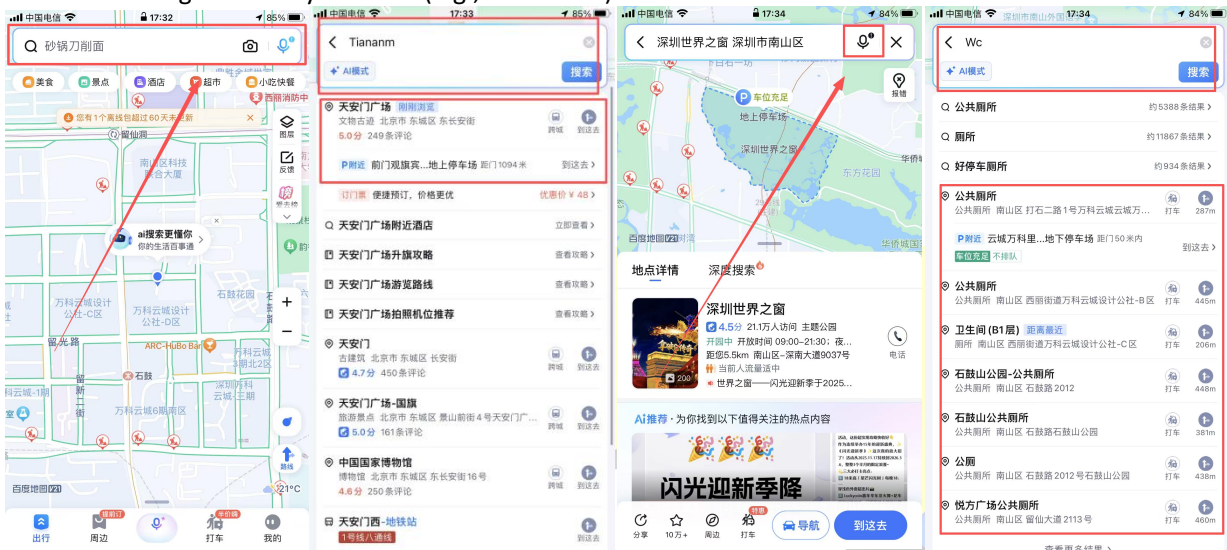

# Baidu Maps User Guide

## (1) Download and Registration

1. Search for 'Baidu Maps' in the app store, download and install it.

1. Registration and login: Supports quick login with WeChat, QQ, and Baidu accounts; after logging in, you can sync your favorite locations, route planning records, offline maps, and other data, making cross-device usage more convenient.

### 1. Basic Positioning and Destination Search

Positioning Activation: After opening the APP, the system prompts 'Enable Location Permission.' Once allowed, it automatically obtains the current precise location (supports GPS, base station, and WiFi positioning).

ichingo.app

**Destination Search:** Enter the destination in the input box at the top of the homepage, supporting fuzzy search (e.g., 'Tiananmen Square'), pinyin initials (e.g., 'TAMGC'), and voice input (click the microphone icon to speak); the system recommends popular locations, historical destinations, and favorite locations, and also allows searching for nearby facilities (e.g., 'restroom').