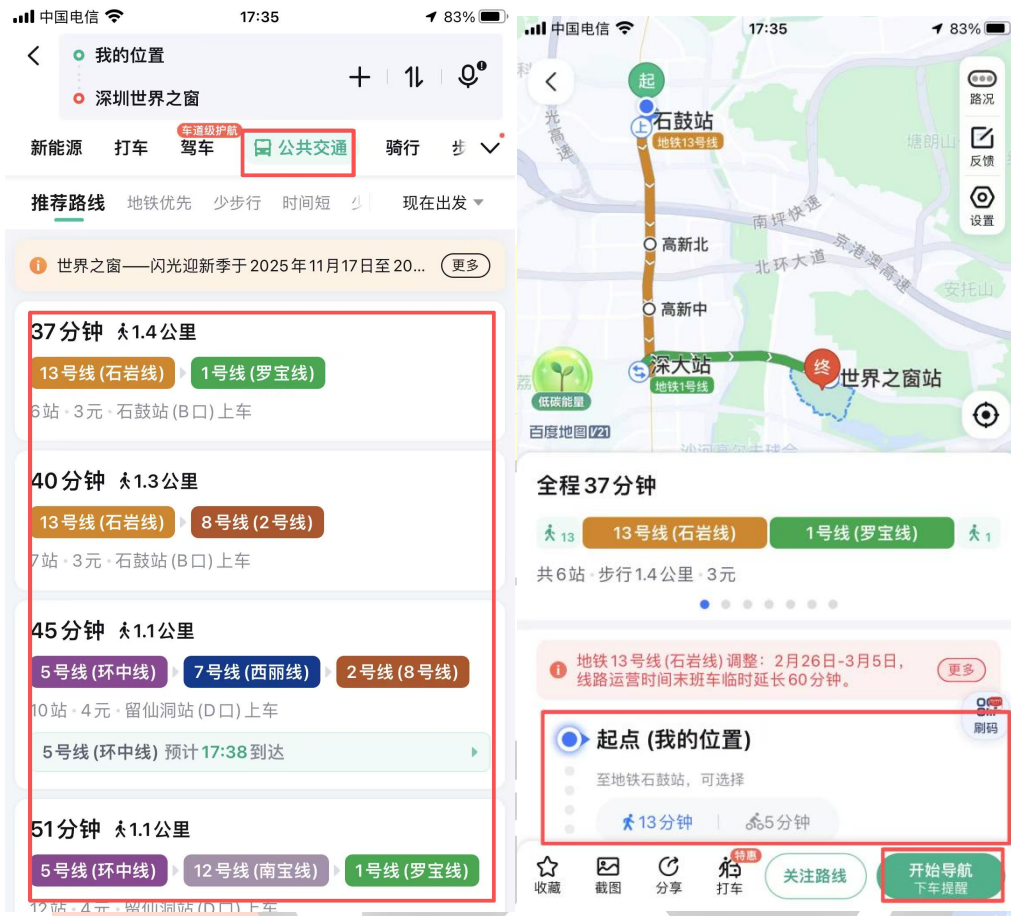

Public Transportation Navigation: Subway Travel: Enter the starting point and destination, prioritize subway routes, display transfer stations, walking distances, and subway operating hours; supports 'subway map' view, click on a station to see entrance and exit information and nearby facilities.

ichingo.app