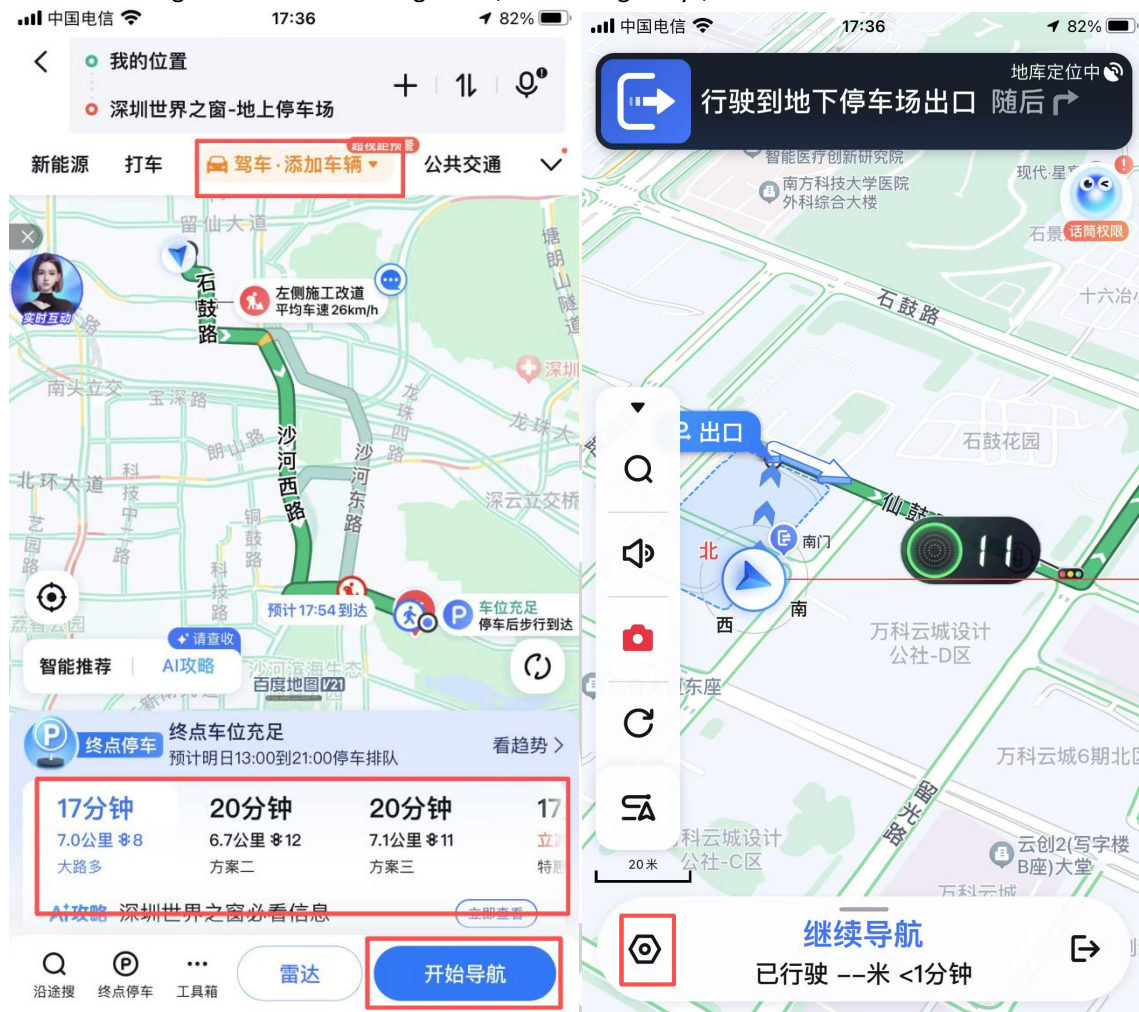

### 1. Basic Positioning and Destination Search

Positioning Activation: After opening the APP, the system prompts 'Enable Location Permission.' Once allowed, it automatically obtains the current precise location (supports GPS, base station, and WiFi positioning).

ichingo.app

**Destination Search:** Enter the destination in the input box at the top of the homepage, supporting fuzzy search (e.g., 'Tiananmen Square'), pinyin initials (e.g., 'TAMGC'), and voice input (click the microphone icon to speak); the system recommends popular locations, historical destinations, and favorite locations, and also allows searching for nearby facilities (e.g., 'restroom').

## 2. Route Planning and Navigation

**Choice of travel mode:** After entering the destination, select the mode of travel (driving, public transport, cycling, walking, subway, ride-hailing). The system generates multiple optimal routes, showing the total distance, total travel time, estimated time of arrival (ETA), and traffic conditions for driving routes (red = congested, yellow = slow, green = smooth).

ichingo.app

Real-time features: During navigation, you can view the vehicle's real-time location, remaining mileage, and remaining time; supports 'Search Along the Way' (such as searching for gas stations, service areas, and restaurants en route), and automatically adjusts the route after adding; clicking 'Share' allows you to share the real-time location and navigation route with friends, making it convenient to meet up.