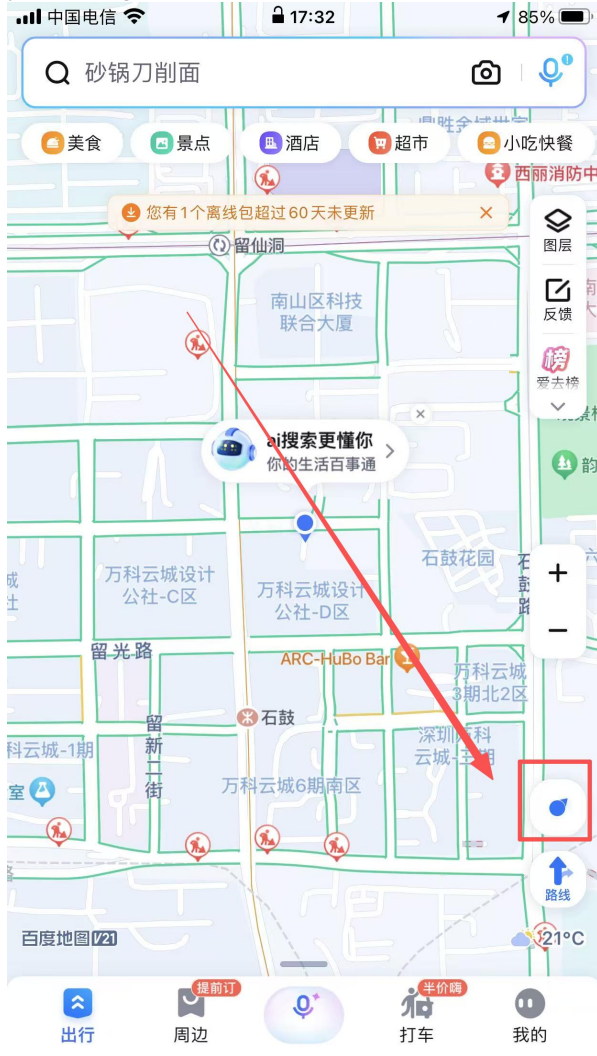

# Baidu Maps User Guide

## (1) Download and Registration

1. Search for 'Baidu Maps' in the app store, download and install it.

1. Registration and login: Supports quick login with WeChat, QQ, and Baidu accounts; after logging in, you can sync your favorite locations, route planning records, offline maps, and other data, making cross-device usage more convenient.

### 1. Basic Positioning and Destination Search

Positioning Activation: After opening the APP, the system prompts 'Enable Location Permission.' Once allowed, it automatically obtains the current precise location (supports GPS, base station, and WiFi positioning).