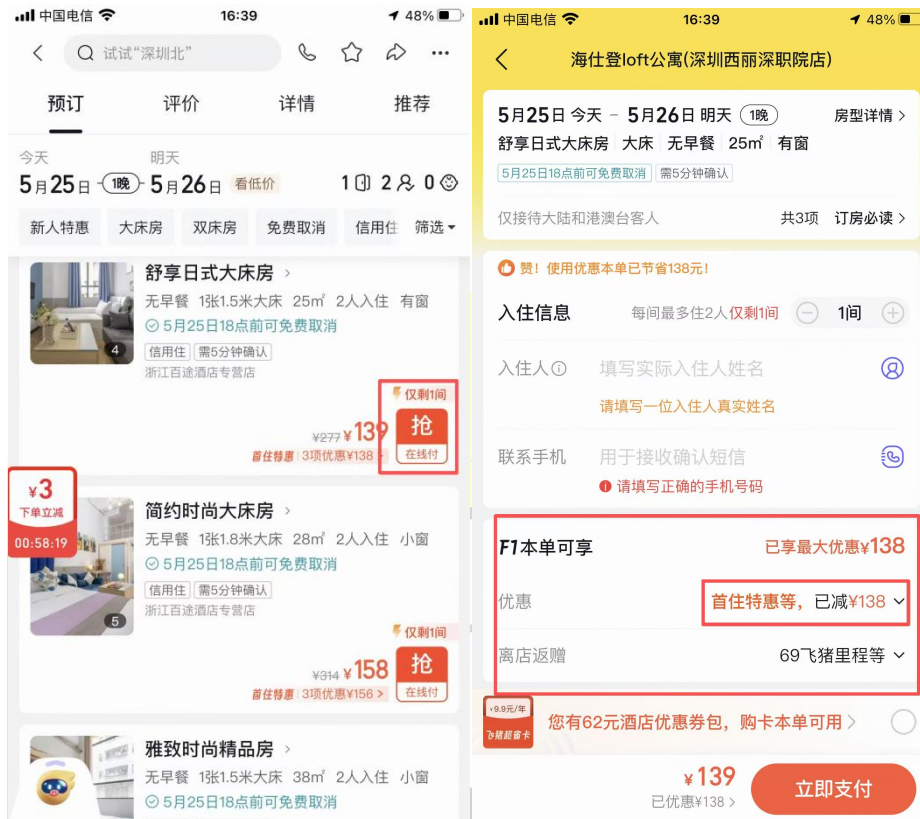

预订:

新用户领券抵扣; 会员享积分、延迟退房、免费升级。