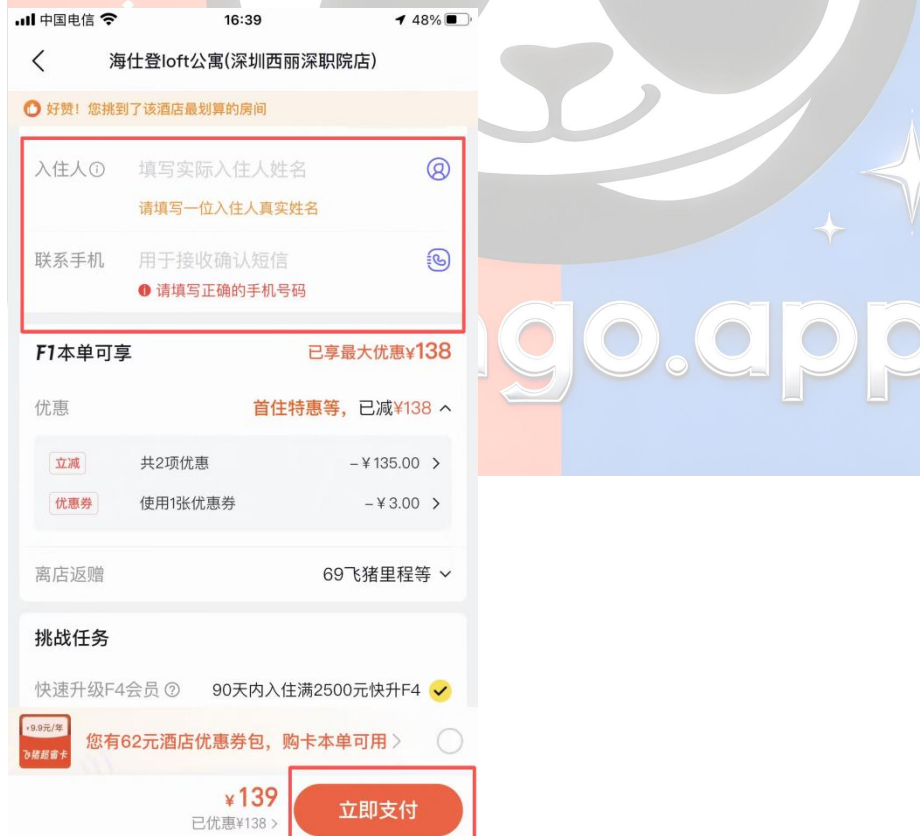

Middle Right: Room Details
A "舒享日式大床房" is shown with a price of ¥139. Amenities include "无早餐", "1张1.5米大床", "25m²", "2人入住", "有窗", and "5月25日18点前可免费取消".

Bottom Left: Hotel Listing
A listing for "海仕登loft公寓(深圳西丽深职院店)" is shown with a 4.8 rating and a price of ¥142. Amenities include "2020年装修", "液体香薰", "免费洗衣", "电视投屏", and "景点周边".

Bottom Right: User Reviews
Two user reviews are shown, both with a 5.0 rating. The first review is from "匿名用户" (anonymous user) and the second is from "tb42477...". Both reviews praise the hotel's environment, location, and service.

预订:

新用户领券抵扣; 会员享积分、延迟退房、免费升级。

填写入住人: 姓名、手机号→ 提交订单→ 支付 (信用住无需预付)。

入住：凭身份证 + 订单直接办理；订单可在「全部订单」查看。

火车票预订

首页点击「火车票」→ 输入出发地、目的地、日期→ 搜索。

筛选：按 时间 / 车次 / 座位等级（二等 / 一等 / 商务）；排序：勾选“高铁 / 动车 / 普速”。

The image shows two screenshots of the 12306 app interface. The left screenshot displays search results for the route from Beijing to Hangzhou on May 27th. The right screenshot shows the '筛选' (Filter) overlay with various options selected and highlighted with red boxes. A red arrow points from the '高级筛选' (Advanced Filter) button in the bottom left of the left screenshot to the filter overlay on the right.