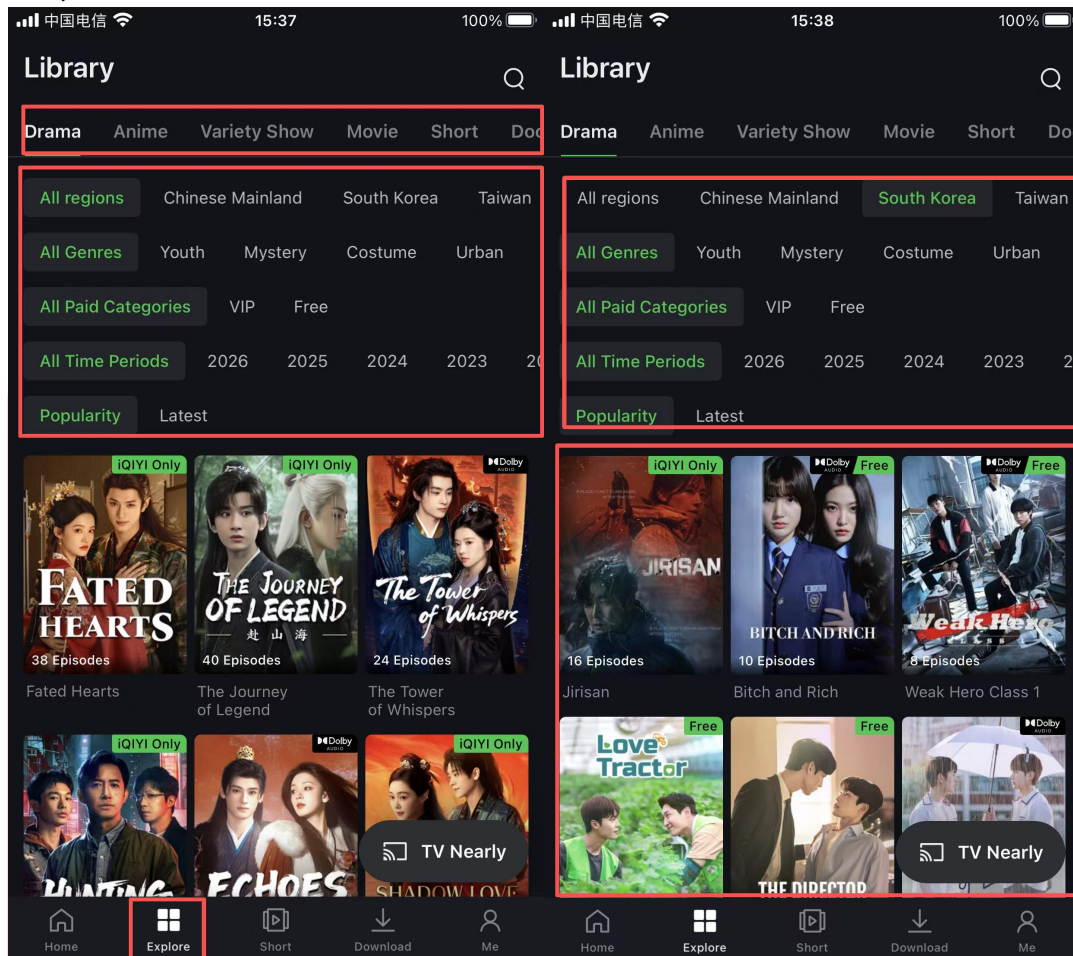

## 1. Download and Register

Search for 'iQIYI' in the app store, download, and install it.

1. Registration and Login: Supports quick login via mobile phone number, email, etc. After registration, you can complete your personal information, bind your mobile phone number, and sync watch history and favorite content.

## 2. Content Browsing and Search

Homepage Recommendations: The homepage recommends popular series, movies, variety shows, anime, documentaries, and other content based on viewing history and interest tags. Pull down to refresh to see more.

lchnigo.app

Category Filtering: Click the top 'Series', 'Movies', 'Variety Shows', and other categories to enter the category page. It supports filtering by region (Mainland China, Hong Kong dramas, American dramas, etc.), genre (suspense, romance, comedy, etc.), year, and rating, allowing you to quickly find your favorite content.