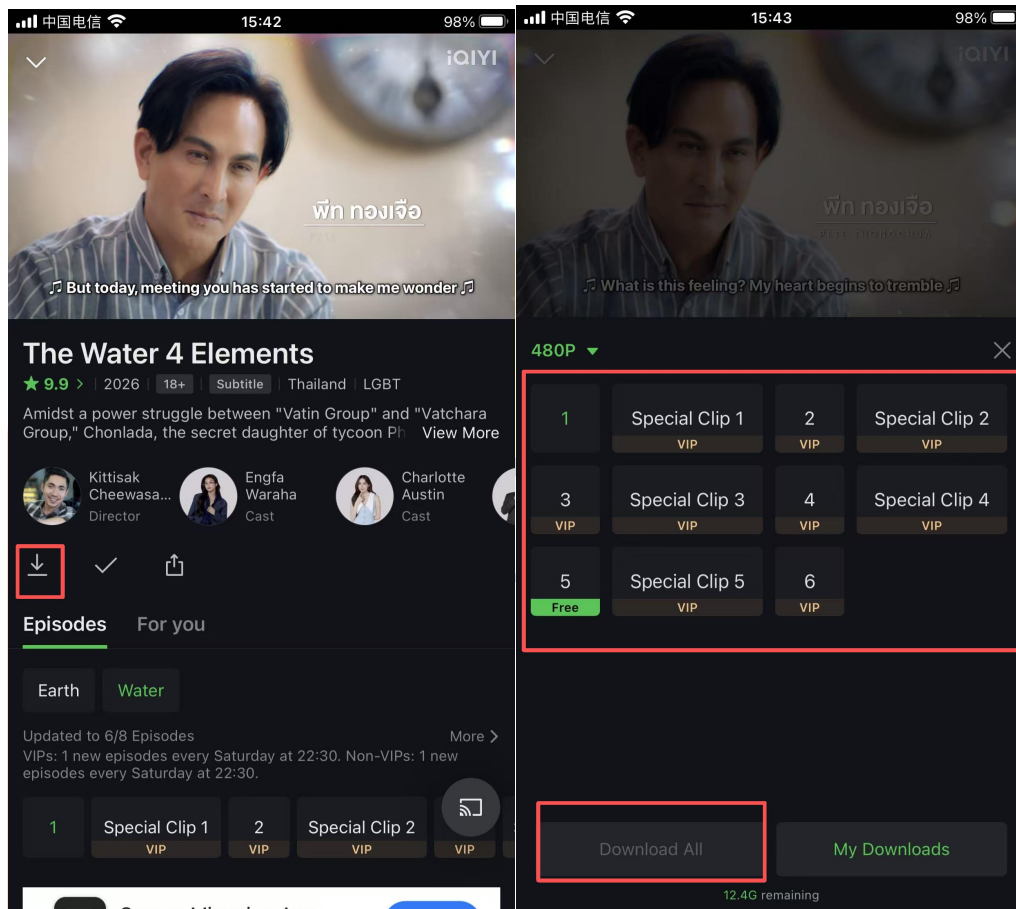

Cache: Some videos support caching (downloading). Click 'Cache' to select the resolution, and you can watch offline without an internet connection after downloading.

ichingo.app