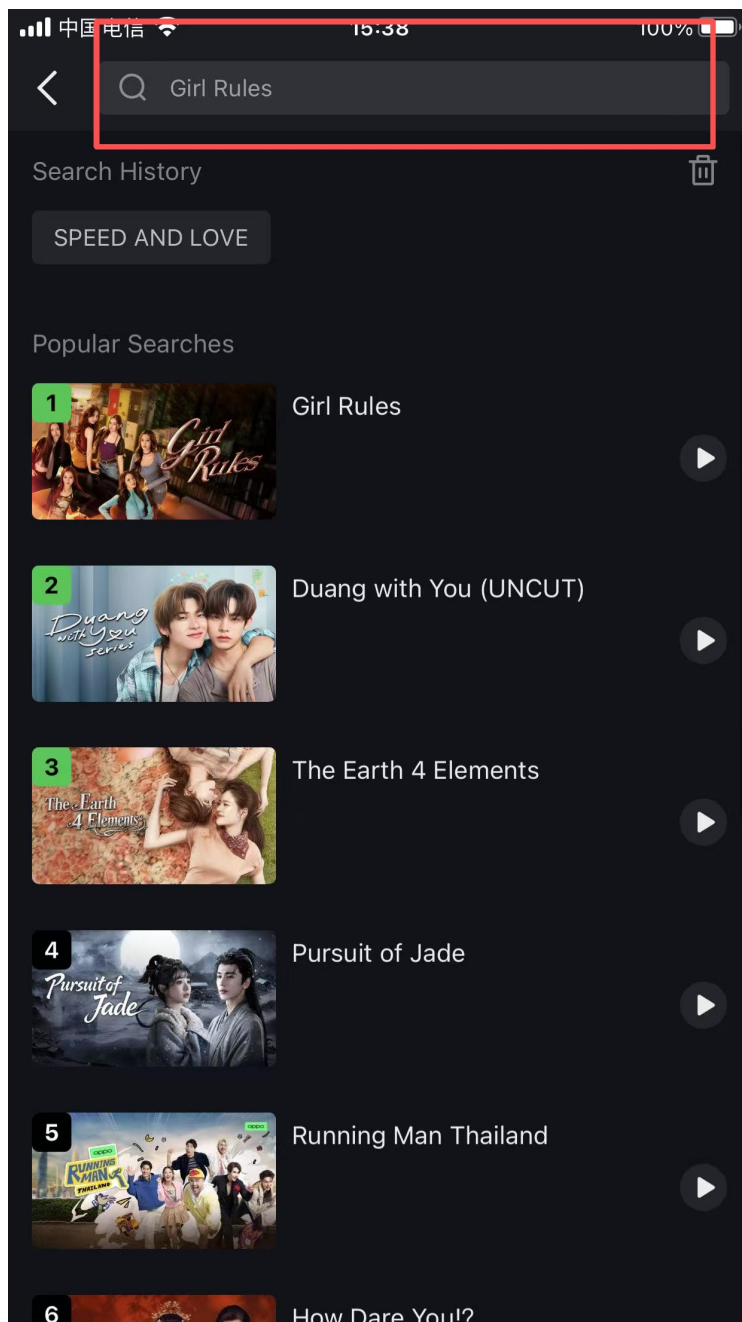

Search Function: Enter the movie name, actor's name, or keywords in the top search box to quickly find the target content; supports voice input, and the search results include the main feature, behind-the-scenes clips, and related recommendations.