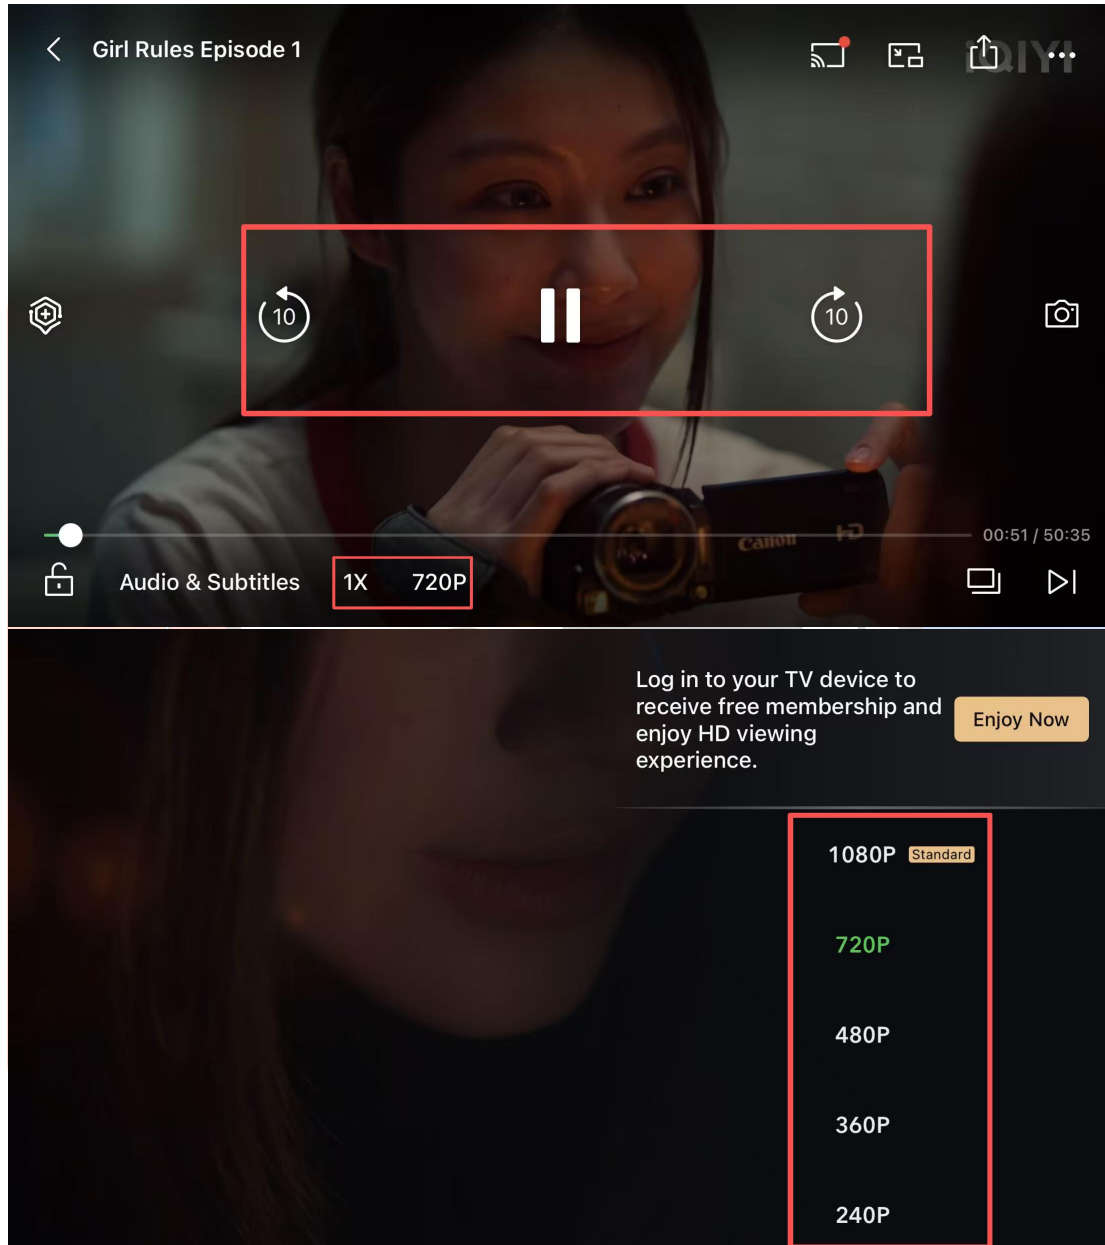

3. Video Playback and Settings

Playback operations: Click on the video to enter the playback page, supporting pause, fast forward, rewind, speed adjustment (0.5x-2.0x), and quality adjustment (SD, HD, etc., some quality options require a membership).