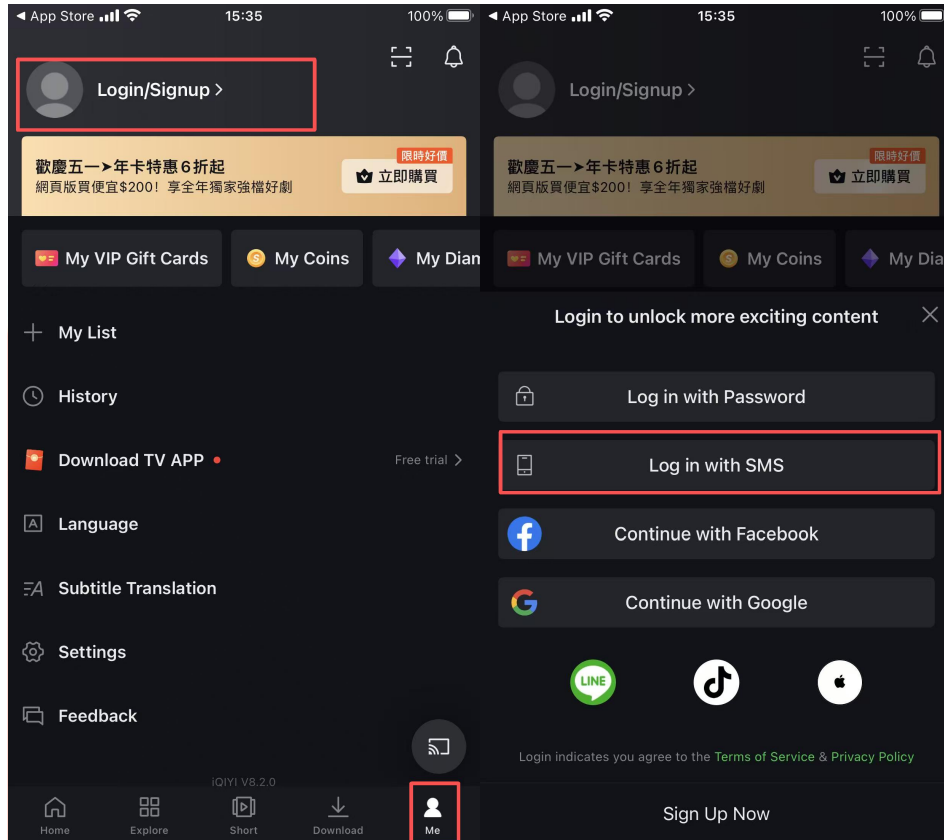

## 1. Download and Register

Search for 'iQIYI' in the app store, download, and install it.

1. Registration and Login: Supports quick login via mobile phone number, email, etc. After registration, you can complete your personal information, bind your mobile phone number, and sync watch history and favorite content.

## 2. Content Browsing and Search

Homepage Recommendations: The homepage recommends popular series, movies, variety shows, anime, documentaries, and other content based on viewing history and interest tags. Pull down to refresh to see more.

lchnigo.app

Category Filtering: Click the top 'Series', 'Movies', 'Variety Shows', and other categories to enter the category page. It supports filtering by region (Mainland China, Hong Kong dramas, American dramas, etc.), genre (suspense, romance, comedy, etc.), year, and rating, allowing you to quickly find your favorite content.