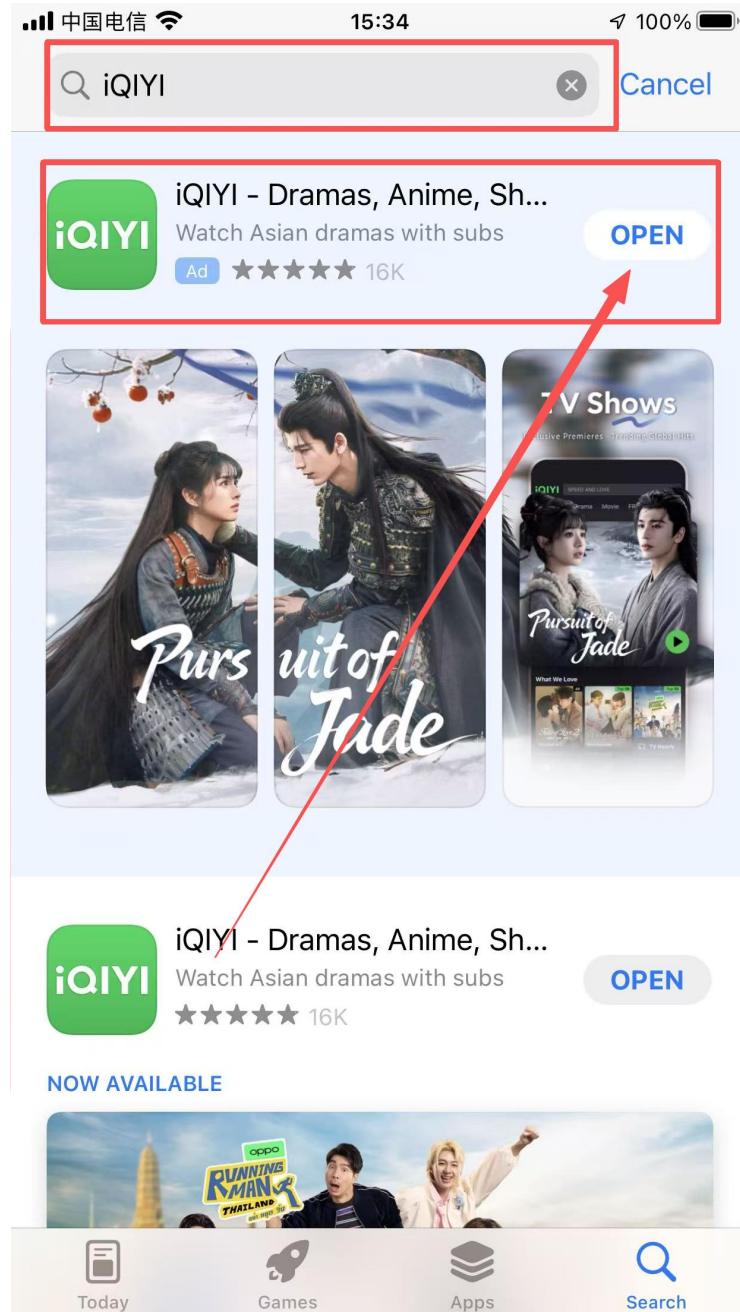

## 1. Download and Register

Search for 'iQIYI' in the app store, download, and install it.

1. Registration and Login: Supports quick login via mobile phone number, email, etc. After registration, you can complete your personal information, bind your mobile phone number, and sync watch history and favorite content.