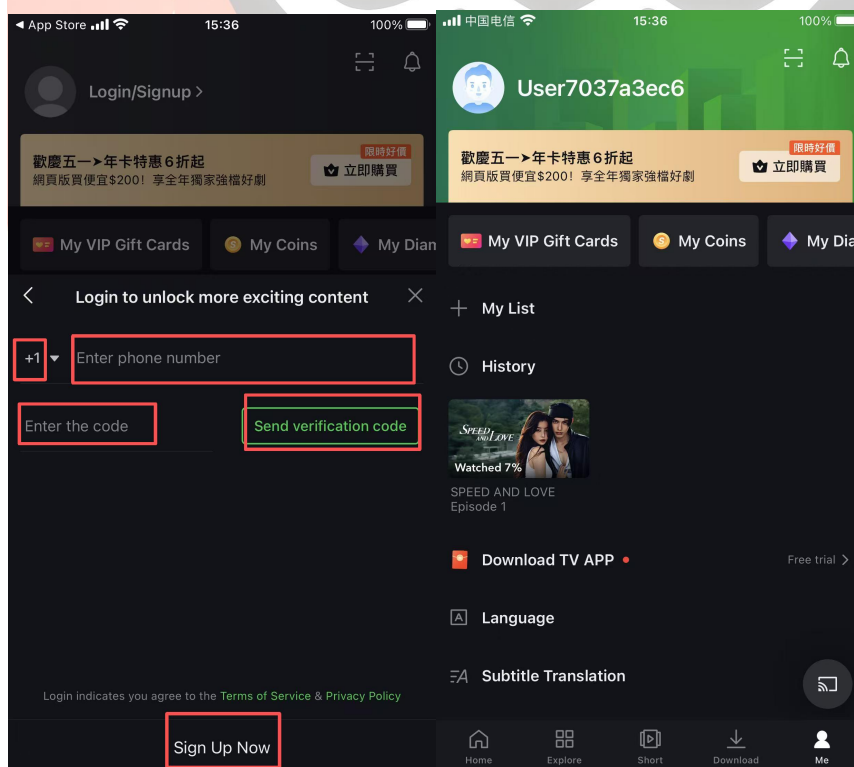

## 1. Download and Register

Search for 'iQIYI' in the app store, download, and install it.

1. Registration and Login: Supports quick login via mobile phone number, email, etc. After registration, you can complete your personal information, bind your mobile phone number, and sync watch history and favorite content.

## 2. Content Browsing and Search

Homepage Recommendations: The homepage recommends popular series, movies, variety shows, anime, documentaries, and other content based on viewing history and interest tags. Pull down to refresh to see more.