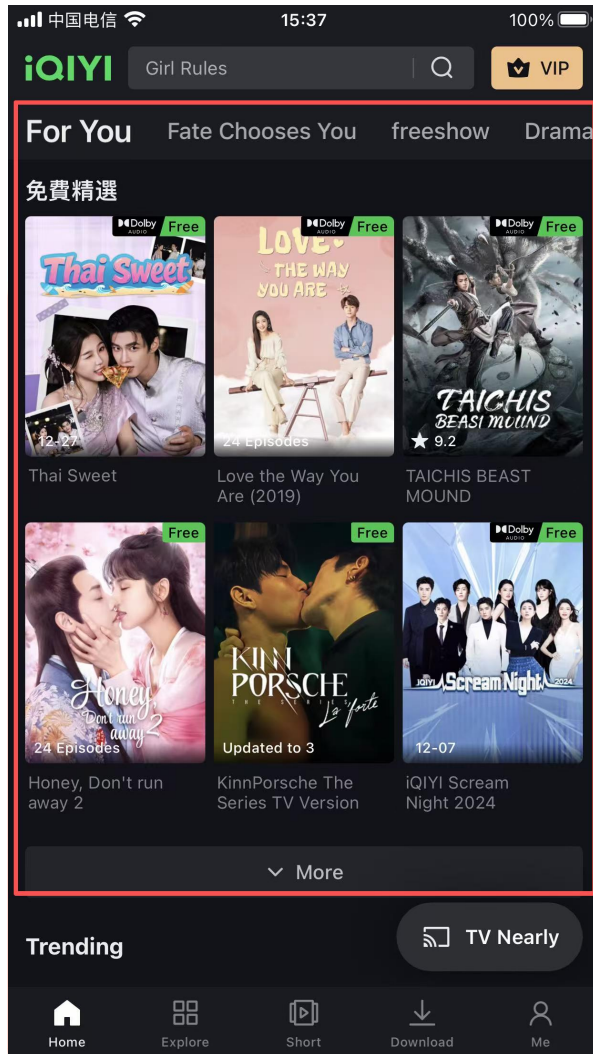

## 1. Download and Register

Search for 'iQIYI' in the app store, download, and install it.

1. Registration and Login: Supports quick login via mobile phone number, email, etc. After registration, you can complete your personal information, bind your mobile phone number, and sync watch history and favorite content.

## 2. Content Browsing and Search

Homepage Recommendations: The homepage recommends popular series, movies, variety shows, anime, documentaries, and other content based on viewing history and interest tags. Pull down to refresh to see more.